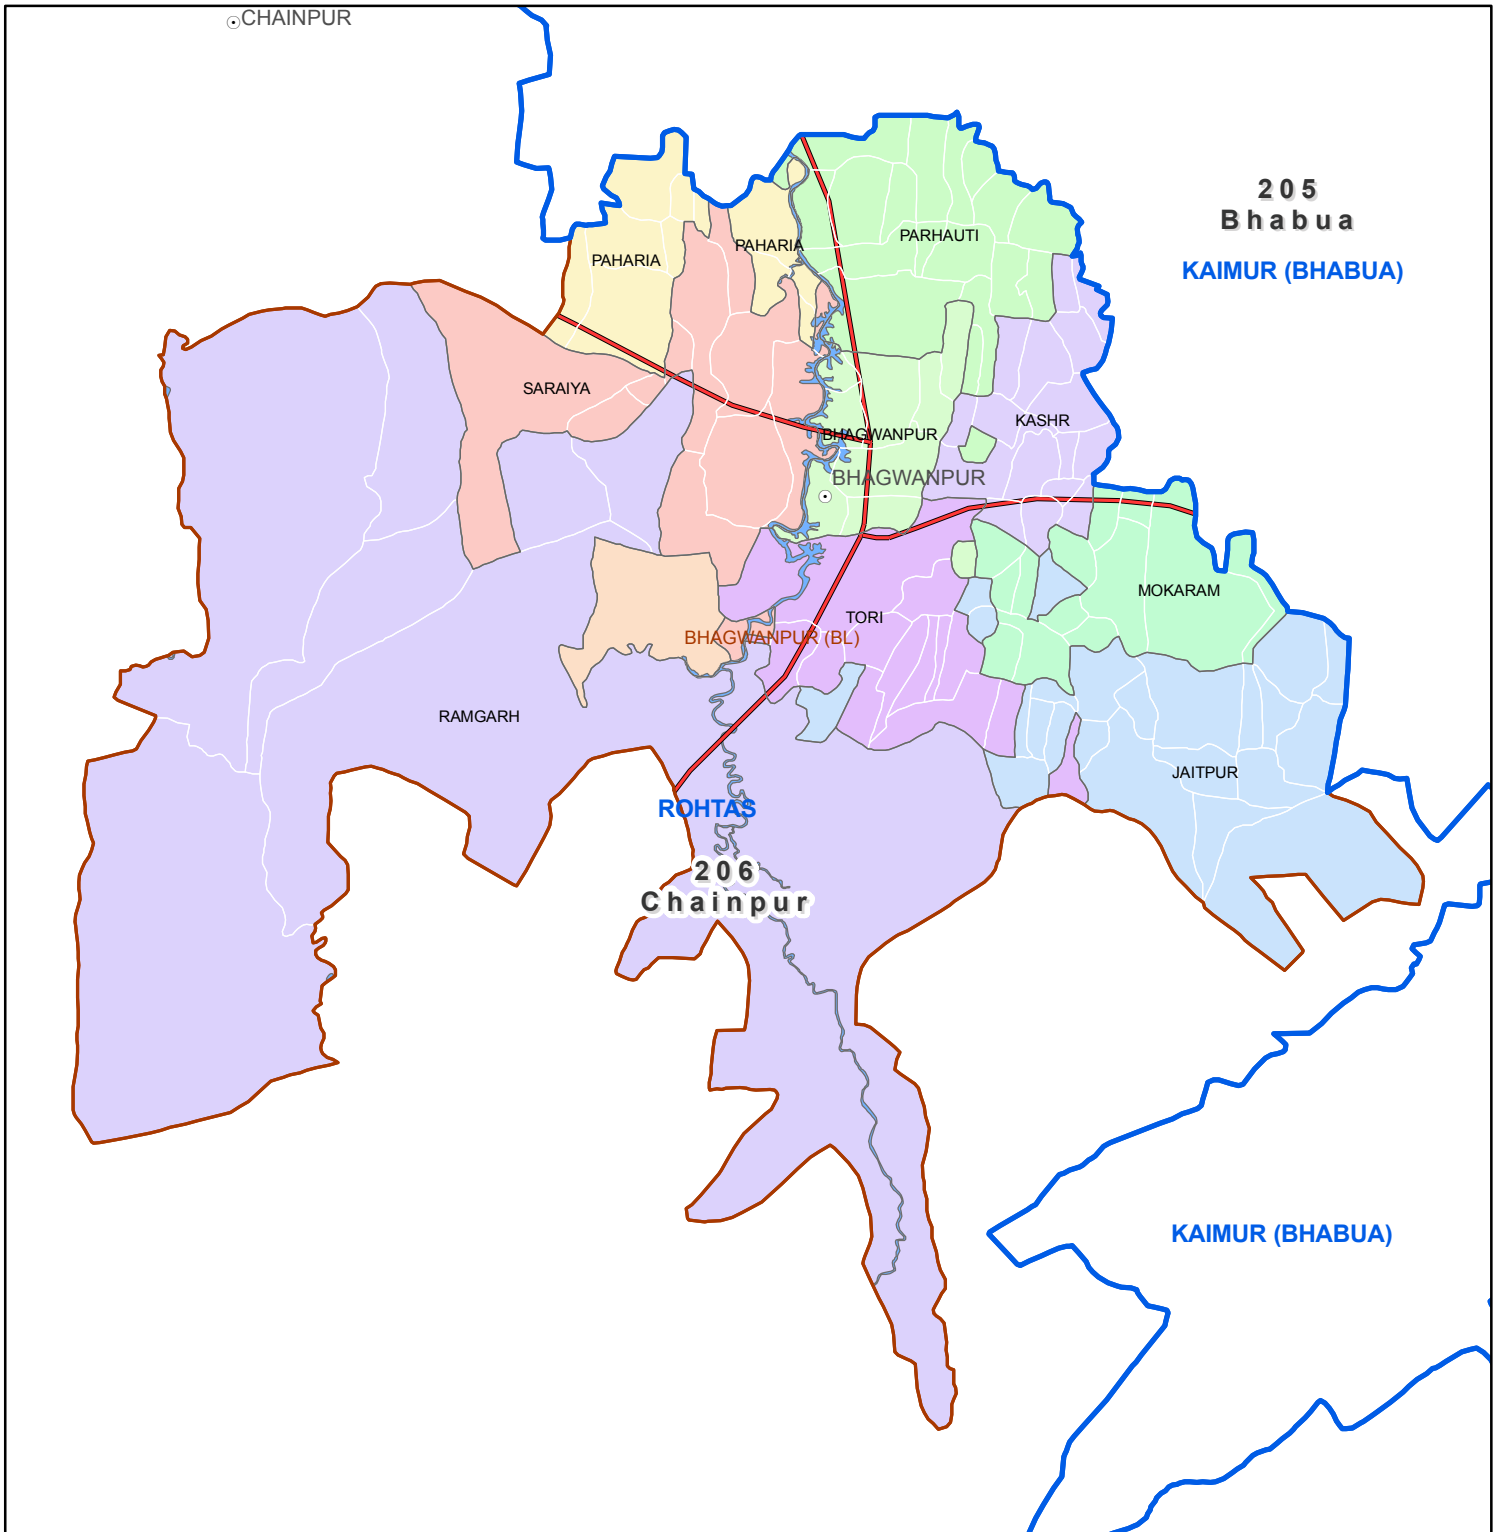

Block map  
 State : BIHAR  
 District : KAIMUR (BHABUA)  
 Block Name : BHAGWANPUR

0 0.5 1 2  
 Kilometers

Map Compiled by NIC

**Legend**

- |                        |                    |                  |
|------------------------|--------------------|------------------|
| District Head Quarters | AC Boundary        | Railway          |
| Sub district hqrs      | Block boundary     | National Highway |
| District Boundary      | Panchayat Boundary | Other road       |
| State Boundary         | Village boundary   | River            |