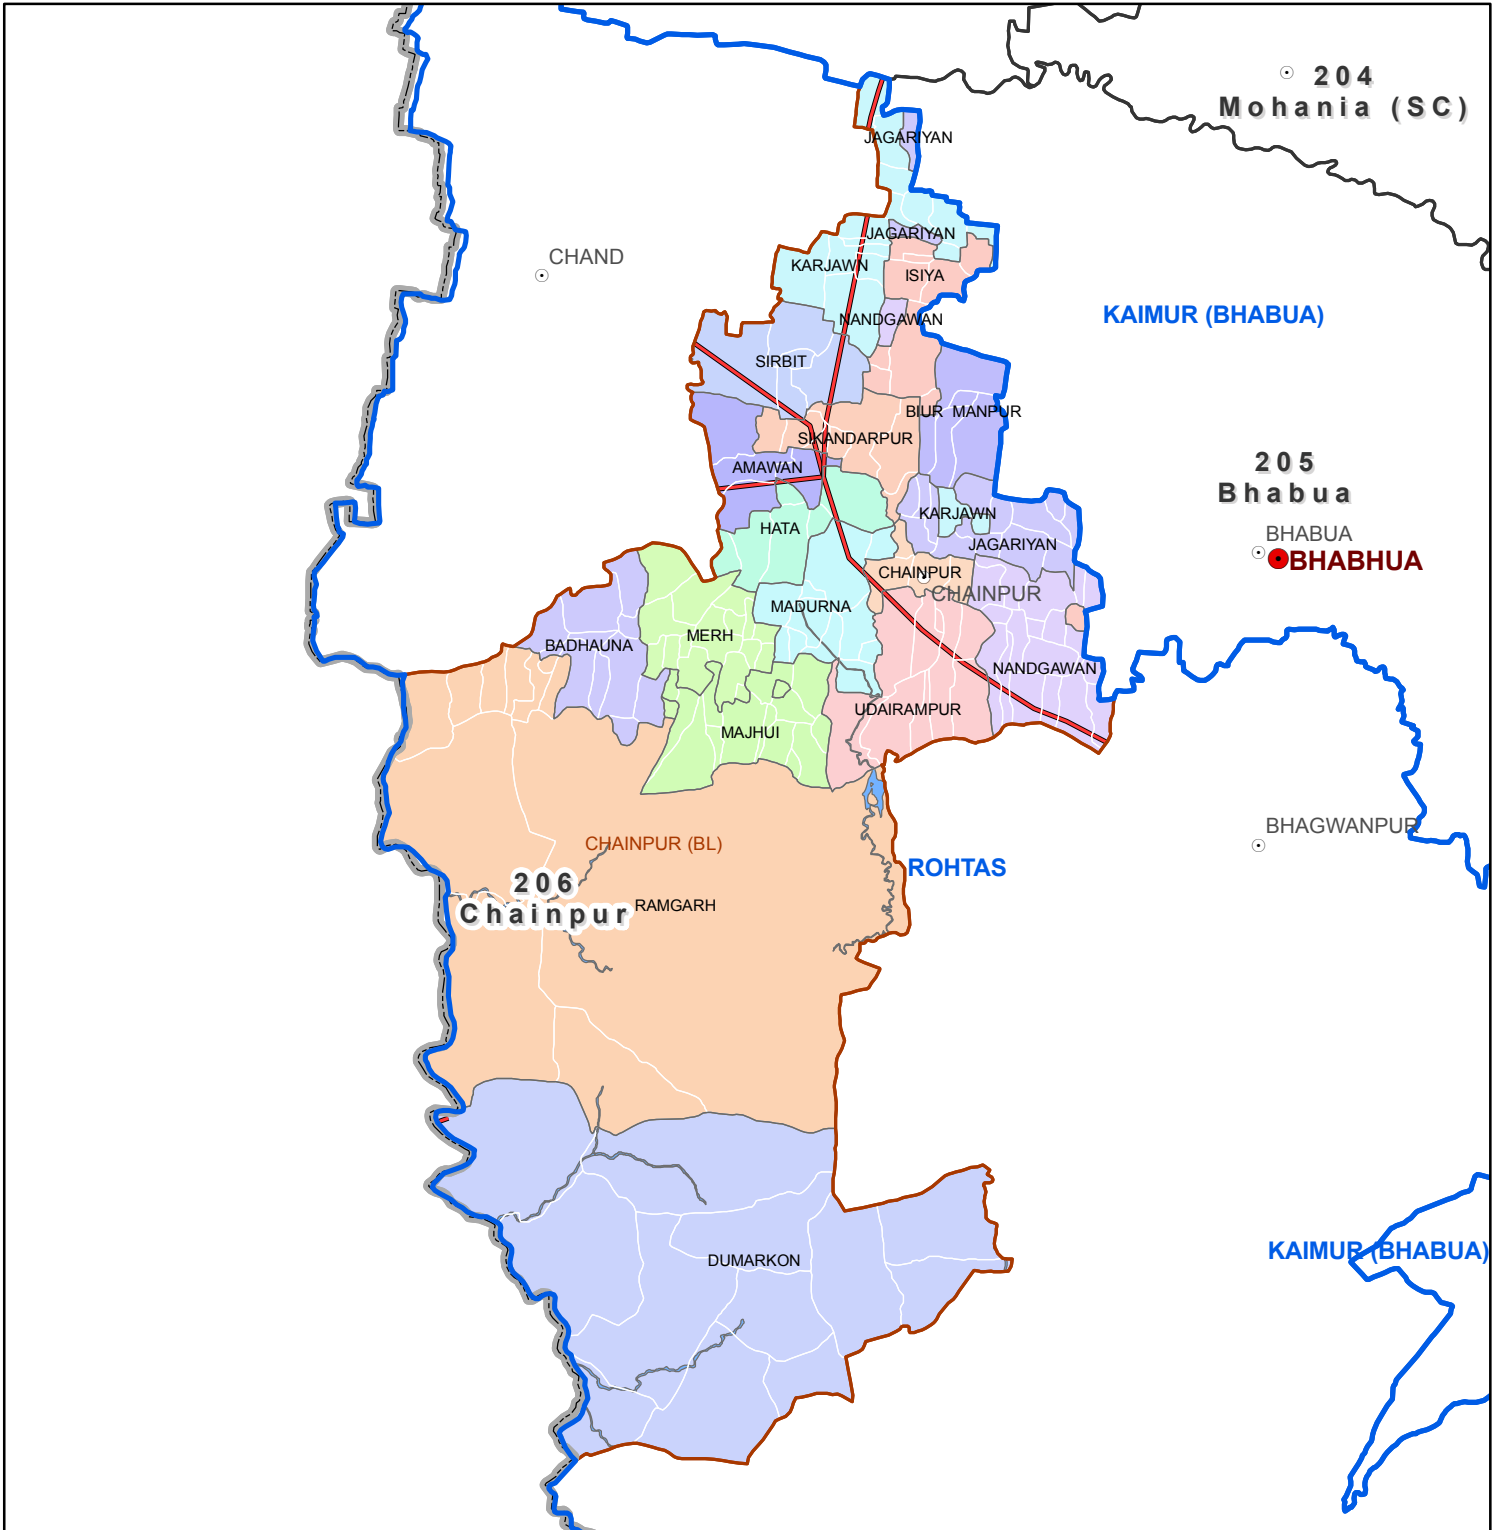

Block map  
 State : BIHAR  
 District : KAIMUR (BHABUA)  
 Block Name : CHAINPUR

00.51 2  
 Kilometers

Map Compiled by NIC

**Legend**

District Head Quarters	AC Boundary	Railway
Sub district hqrs	Block boundary	National Highway
District Boundary	Panchayat Boundary	Other road
State Boundary	Village boundary	River