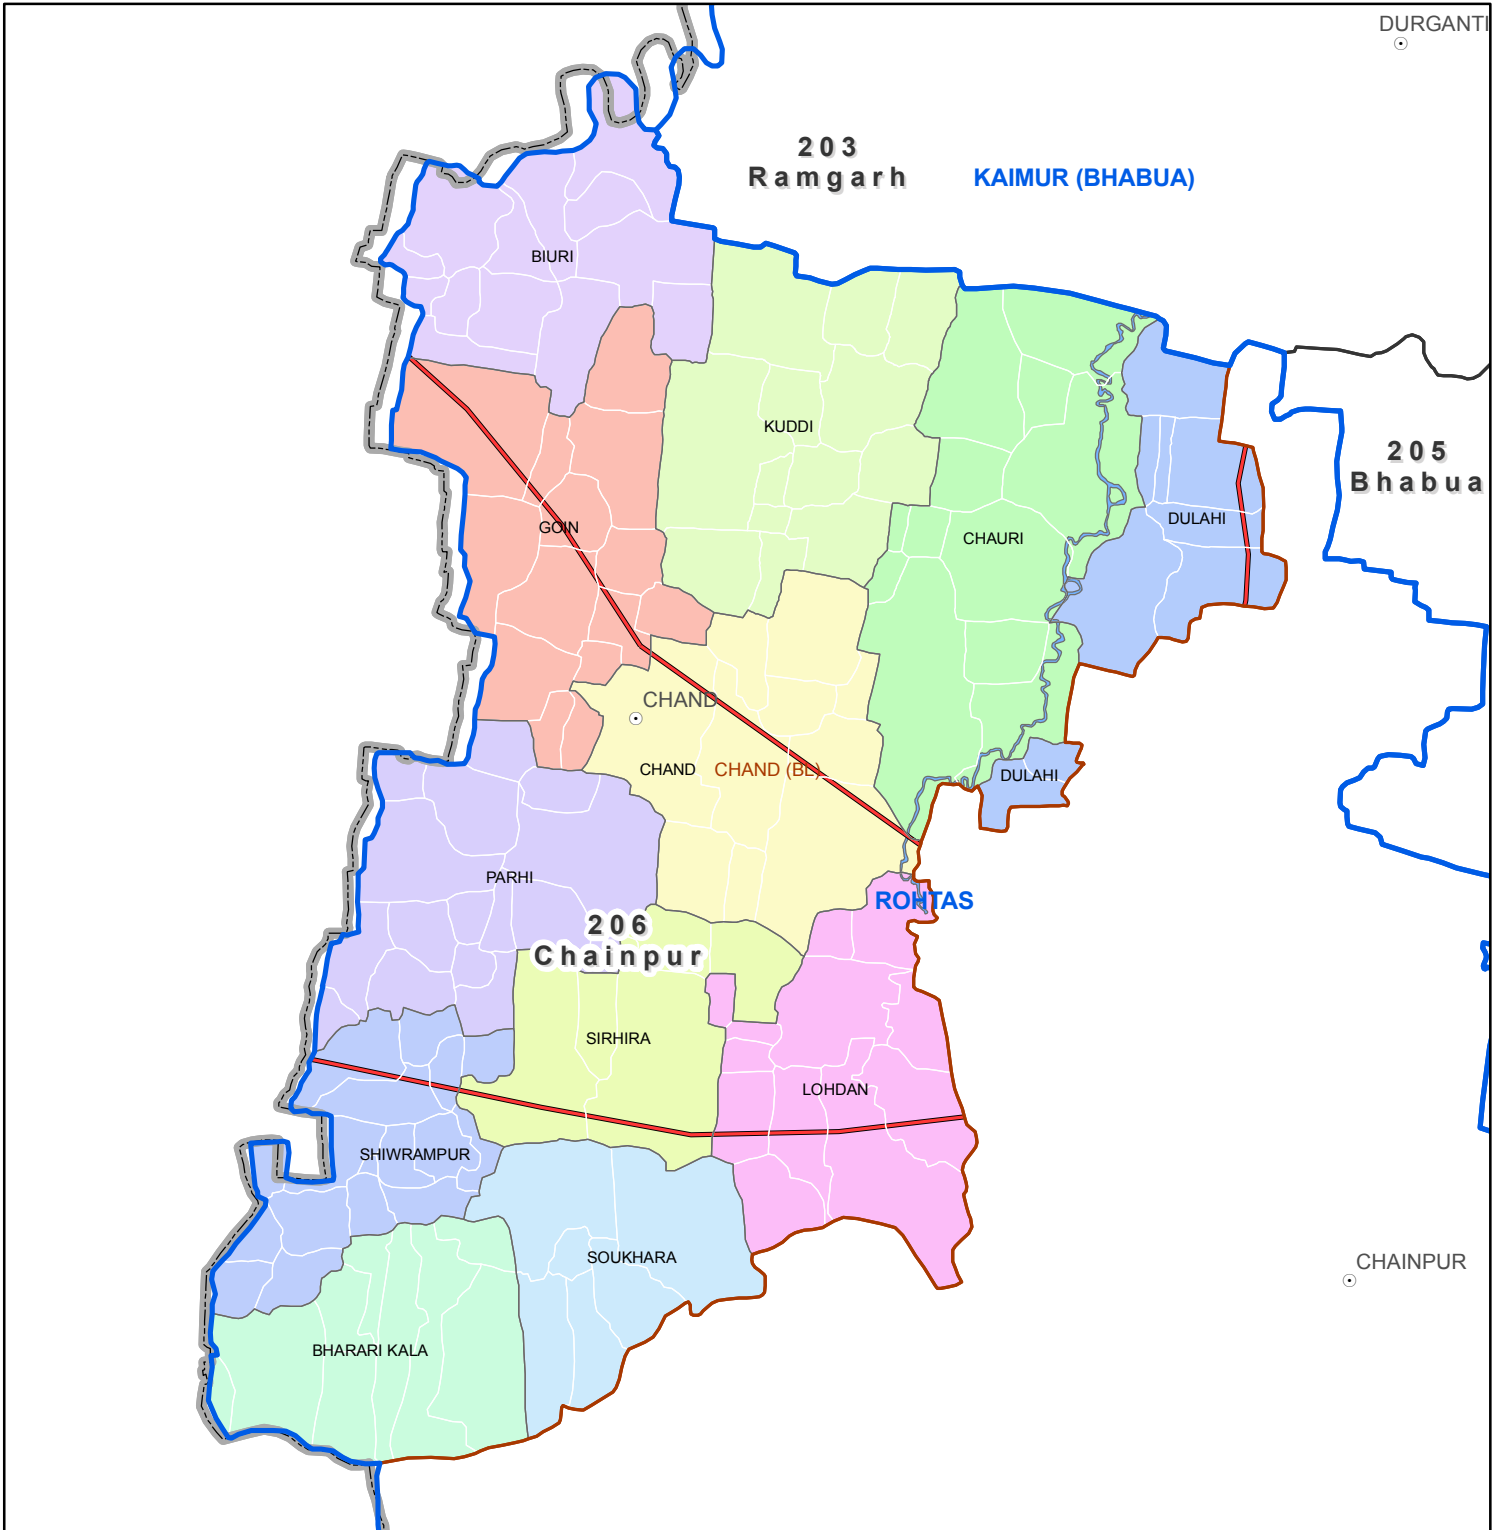

Block map
 State : BIHAR
 District : KAIMUR (BHABUA)
 Block Name : CHAND

0 0.5 1 2
 Kilometers

Legend

- | | | |
|------------------------|--------------------|------------------|
| District Head Quarters | AC Boundary | Railway |
| Sub district hqrs | Block boundary | National Highway |
| District Boundary | Panchayat Boundary | Other road |
| State Boundary | Village boundary | River |

Map Compiled by NIC