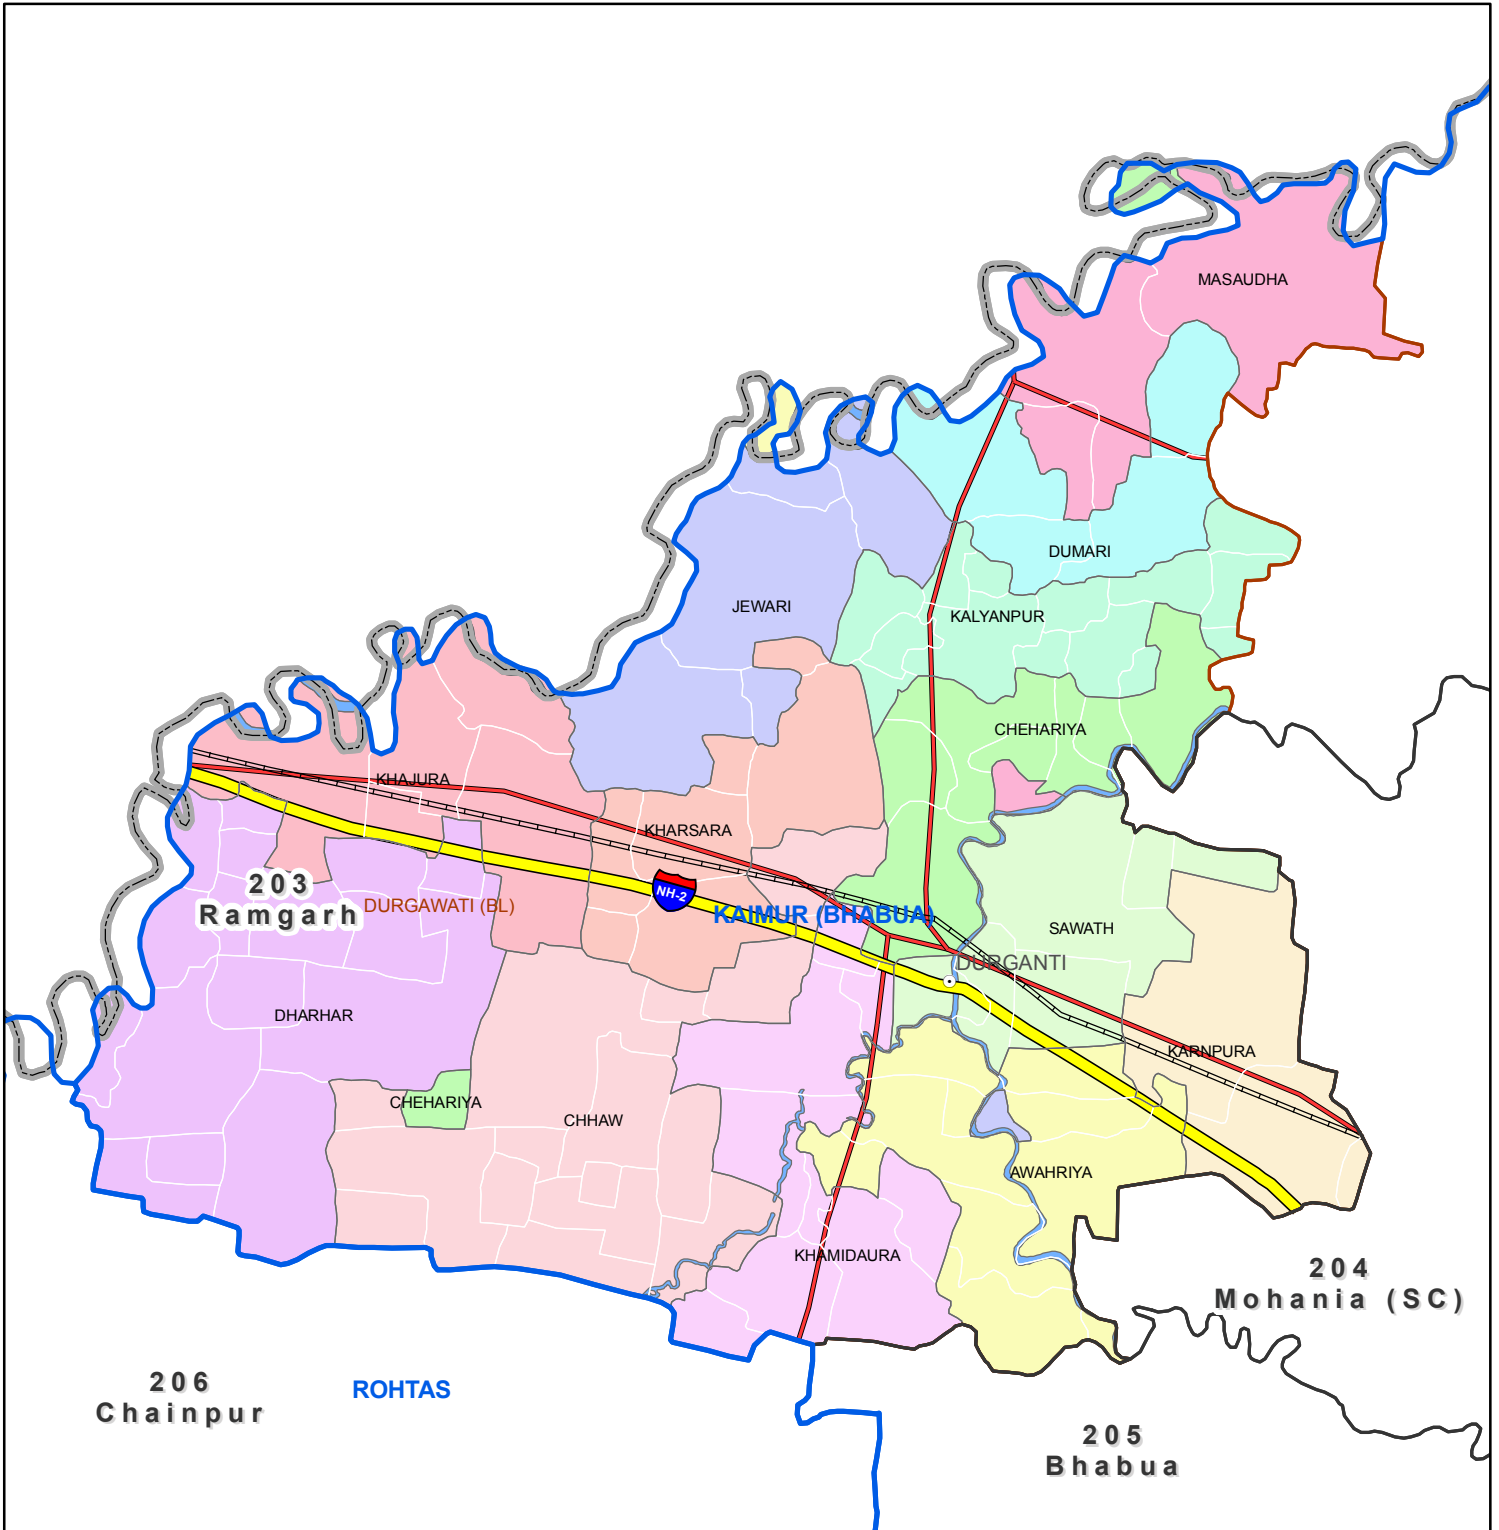

Block map  
 State : BIHAR  
 District : KAIMUR (BHABUA)  
 Block Name : DURGAWATI

Map Compiled by NIC

**Legend**

District Head Quarters	AC Boundary	Railway
Sub district hqrs	Block boundary	National Highway
District Boundary	Panchayat Boundary	Other road
State Boundary	Village boundary	River