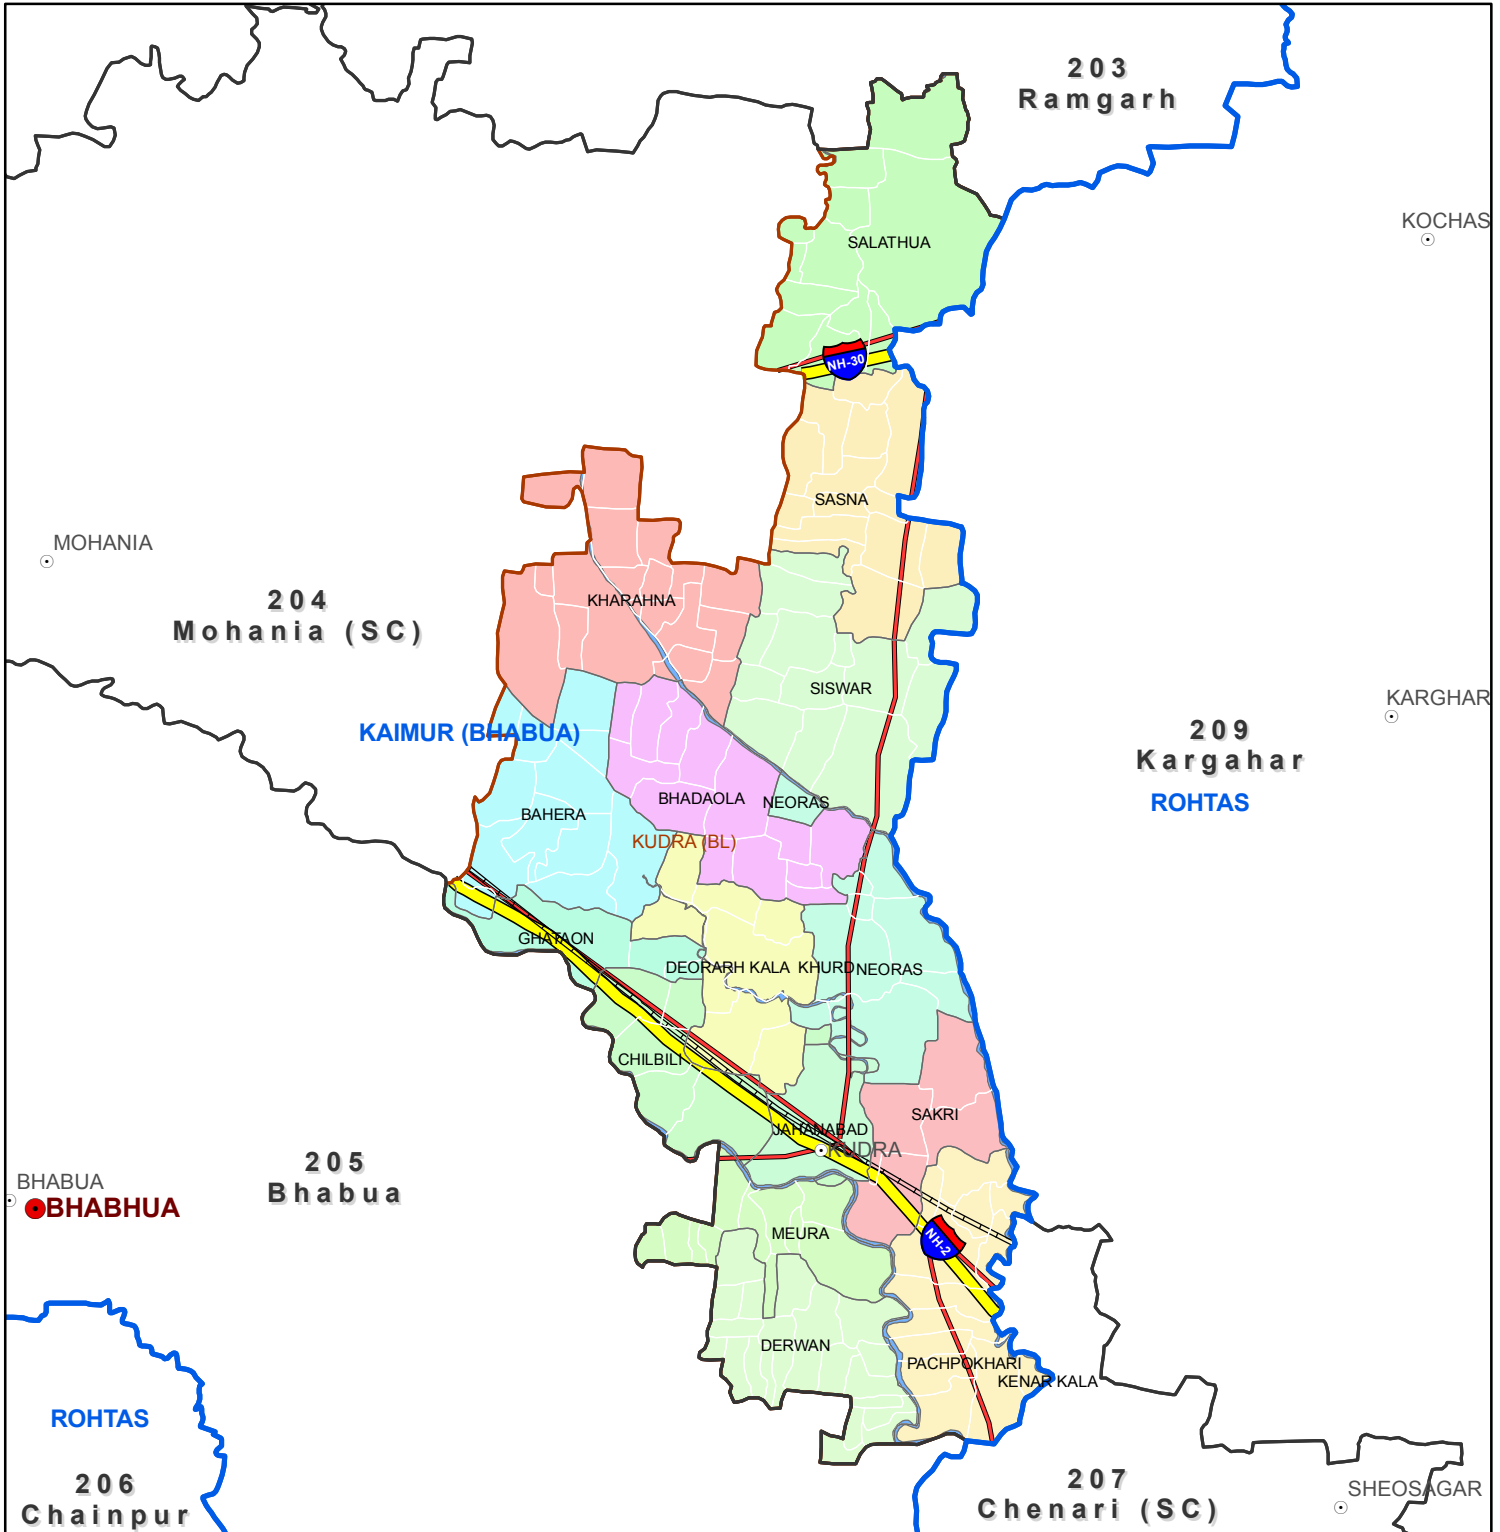

Block map
 State : BIHAR
 District : KAIMUR (BHABUA)
 Block Name : KUDRA

0 0.5 1 2
 Kilometers

Map Compiled by NIC

Legend

- | | | |
|------------------------|--------------------|------------------|
| District Head Quarters | AC Boundary | Railway |
| Sub district hqrs | Block boundary | National Highway |
| District Boundary | Panchayat Boundary | Other road |
| State Boundary | Village boundary | River |