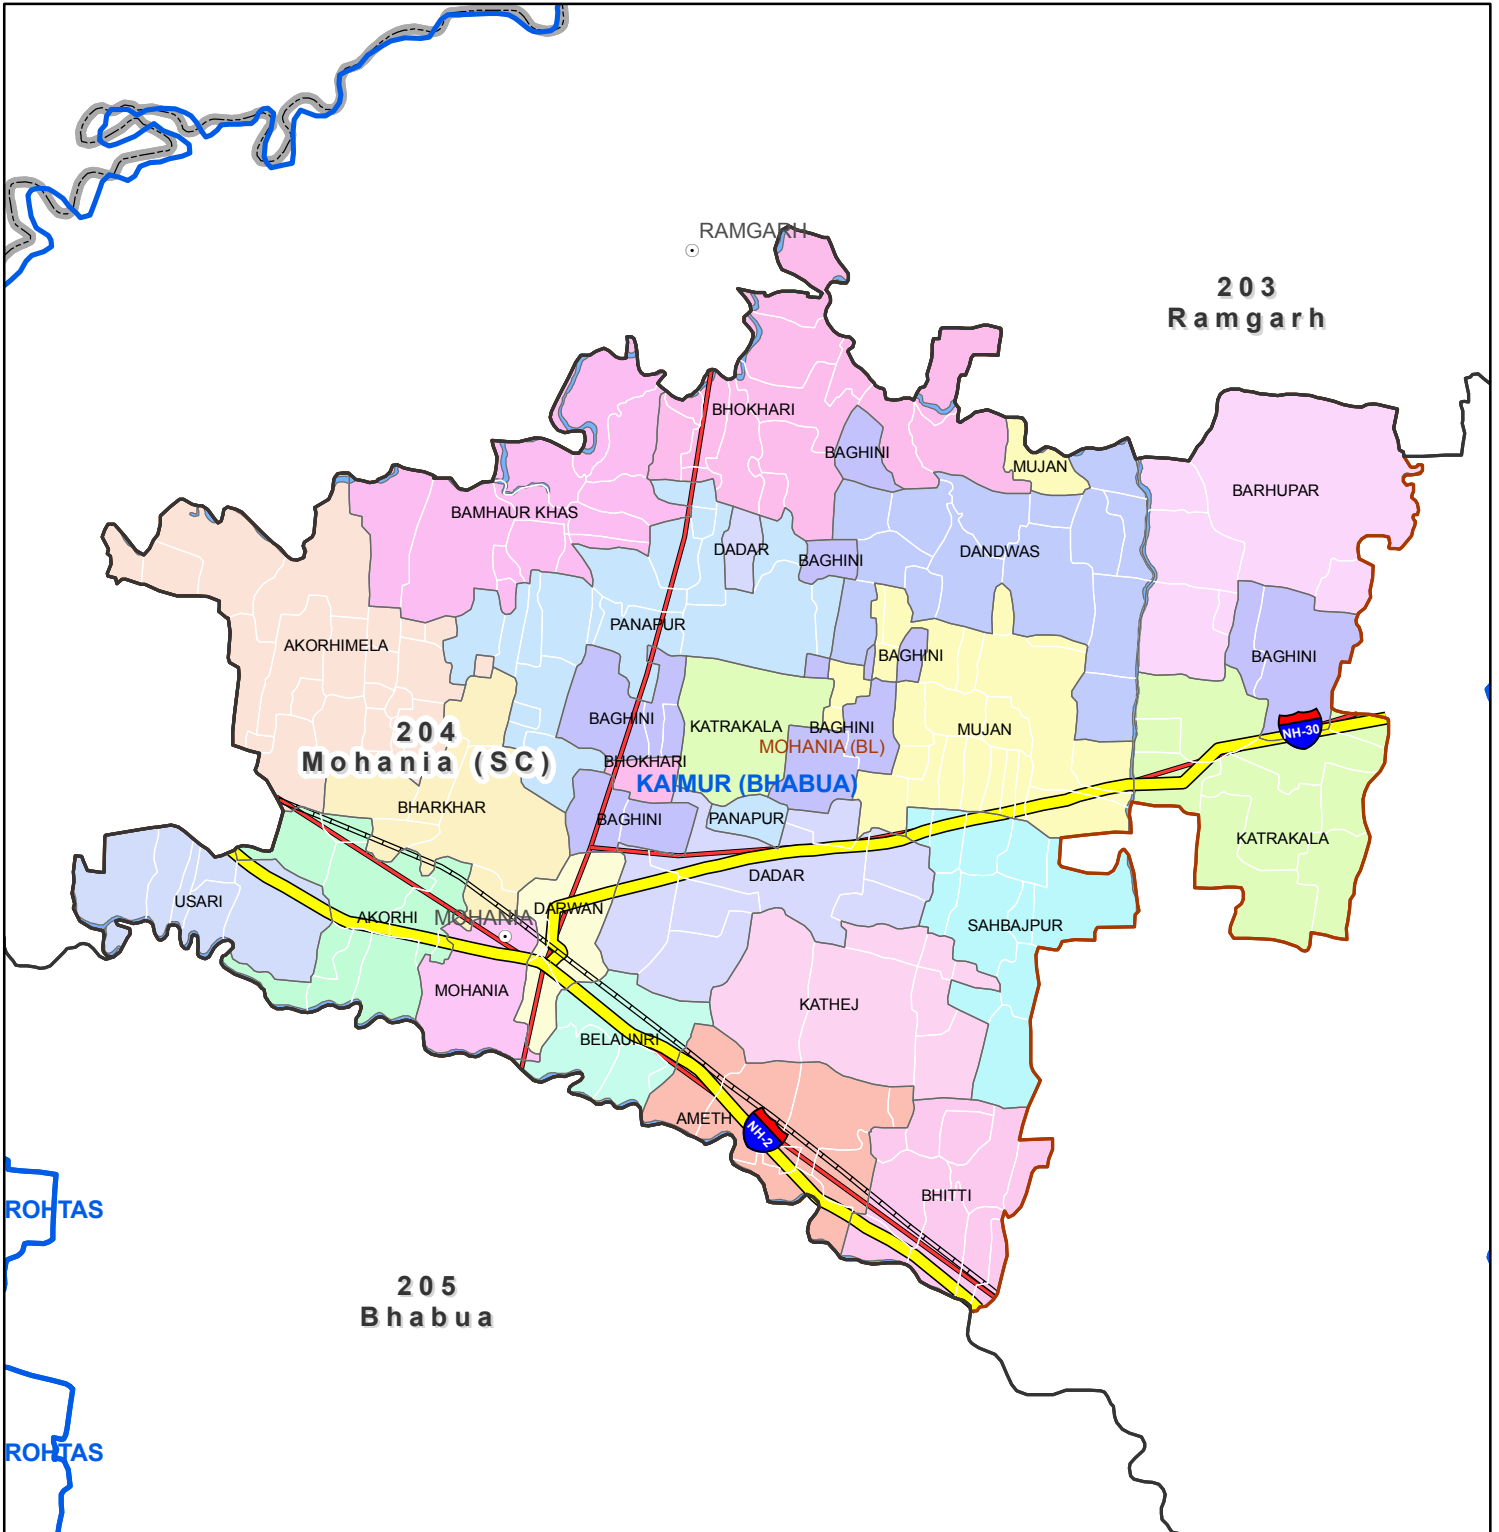

Block map
 State : BIHAR
 District : KAIMUR (BHABUA)
 Block Name : MOHANIA

0 0.5 1 2
 Kilometers

Map Compiled by NIC

Legend

District Head Quarters	AC Boundary	Railway
Sub district hqrs	Block boundary	National Highway
District Boundary	Panchayat Boundary	Other road
State Boundary	Village boundary	River