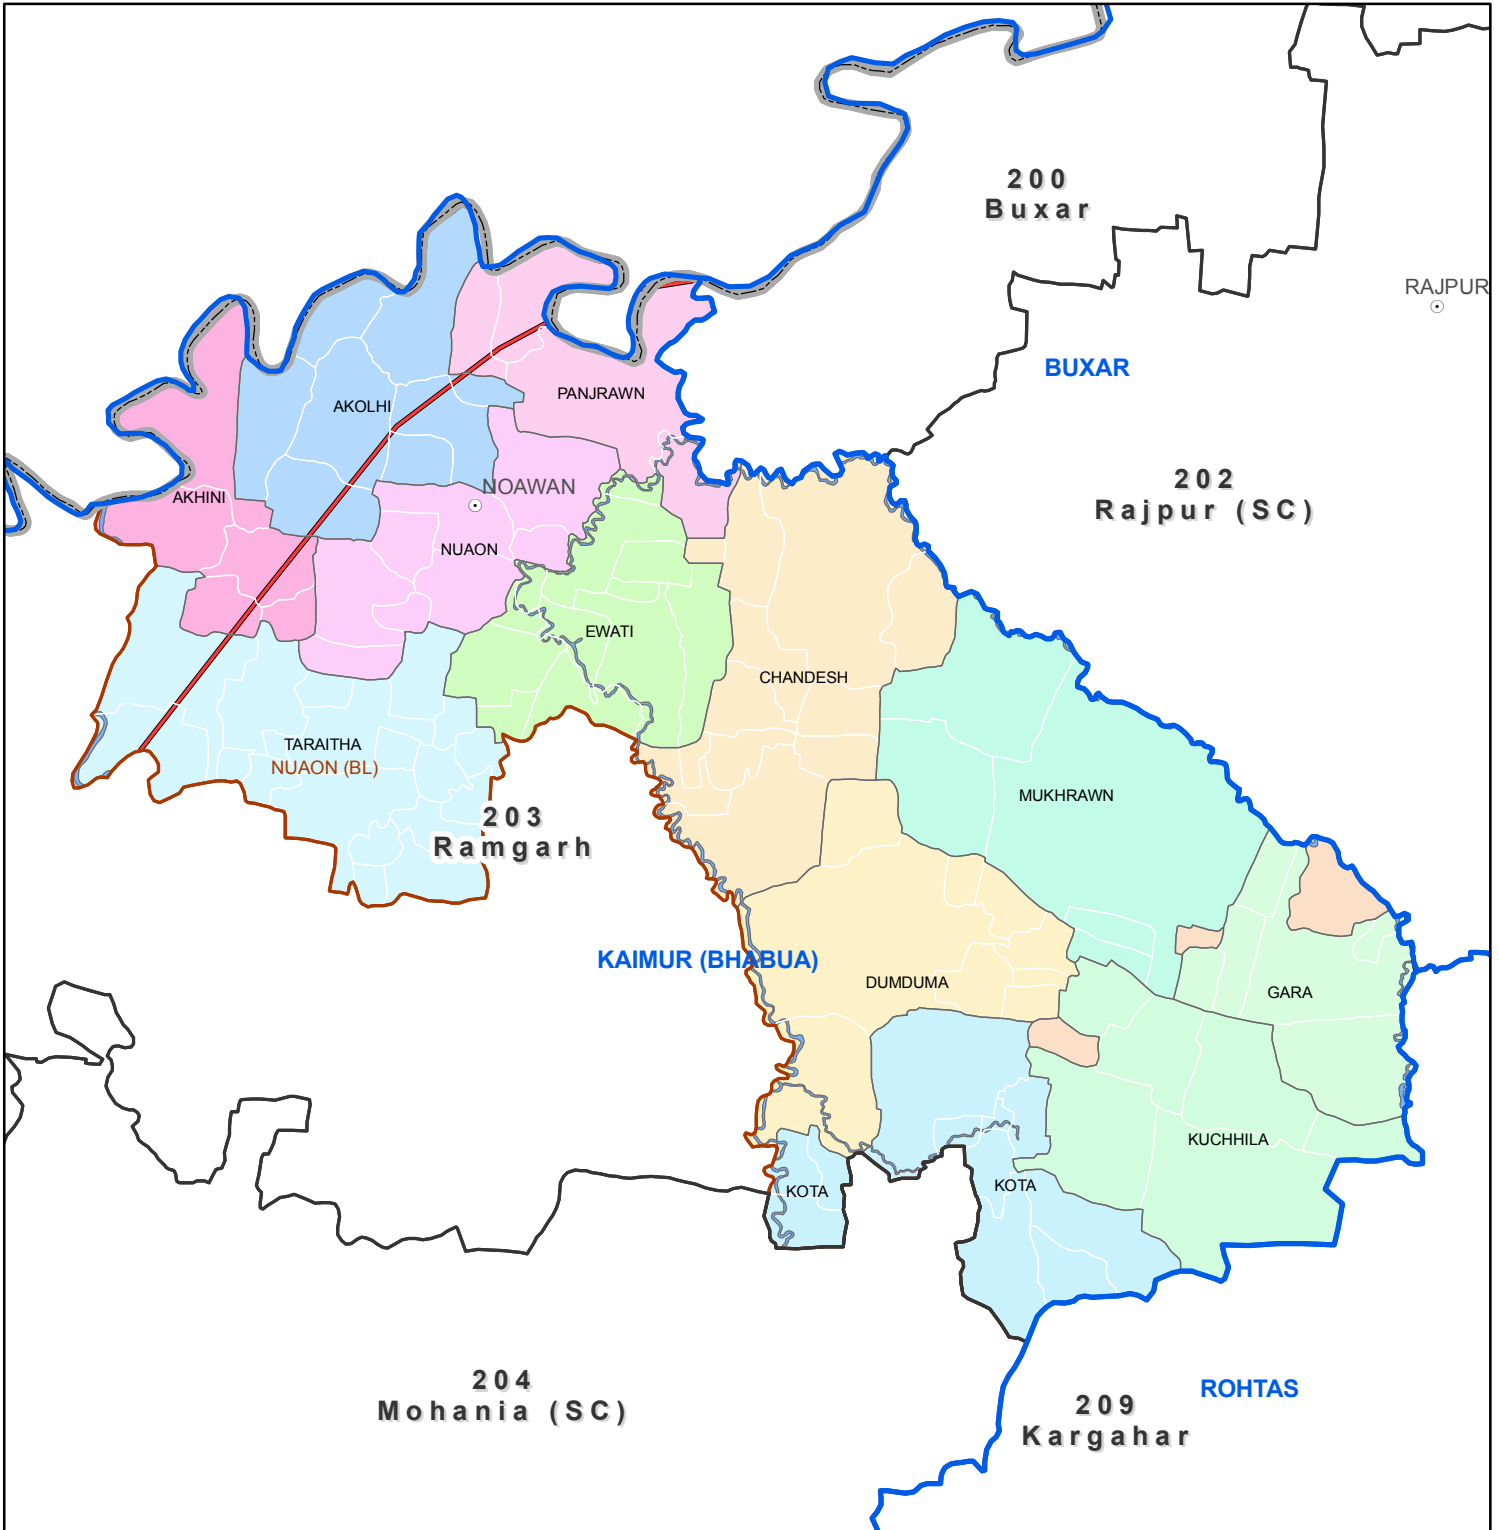

Block map
 State : BIHAR
 District : KAIMUR (BHABUA)
 Block Name : NUAON

0 0.5 1 2
 Kilometers

Map Compiled by NIC

Legend

- | | | |
|------------------------|--------------------|------------------|
| District Head Quarters | AC Boundary | Railway |
| Sub district hqrs | Block boundary | National Highway |
| District Boundary | Panchayat Boundary | Other road |
| State Boundary | Village boundary | River |