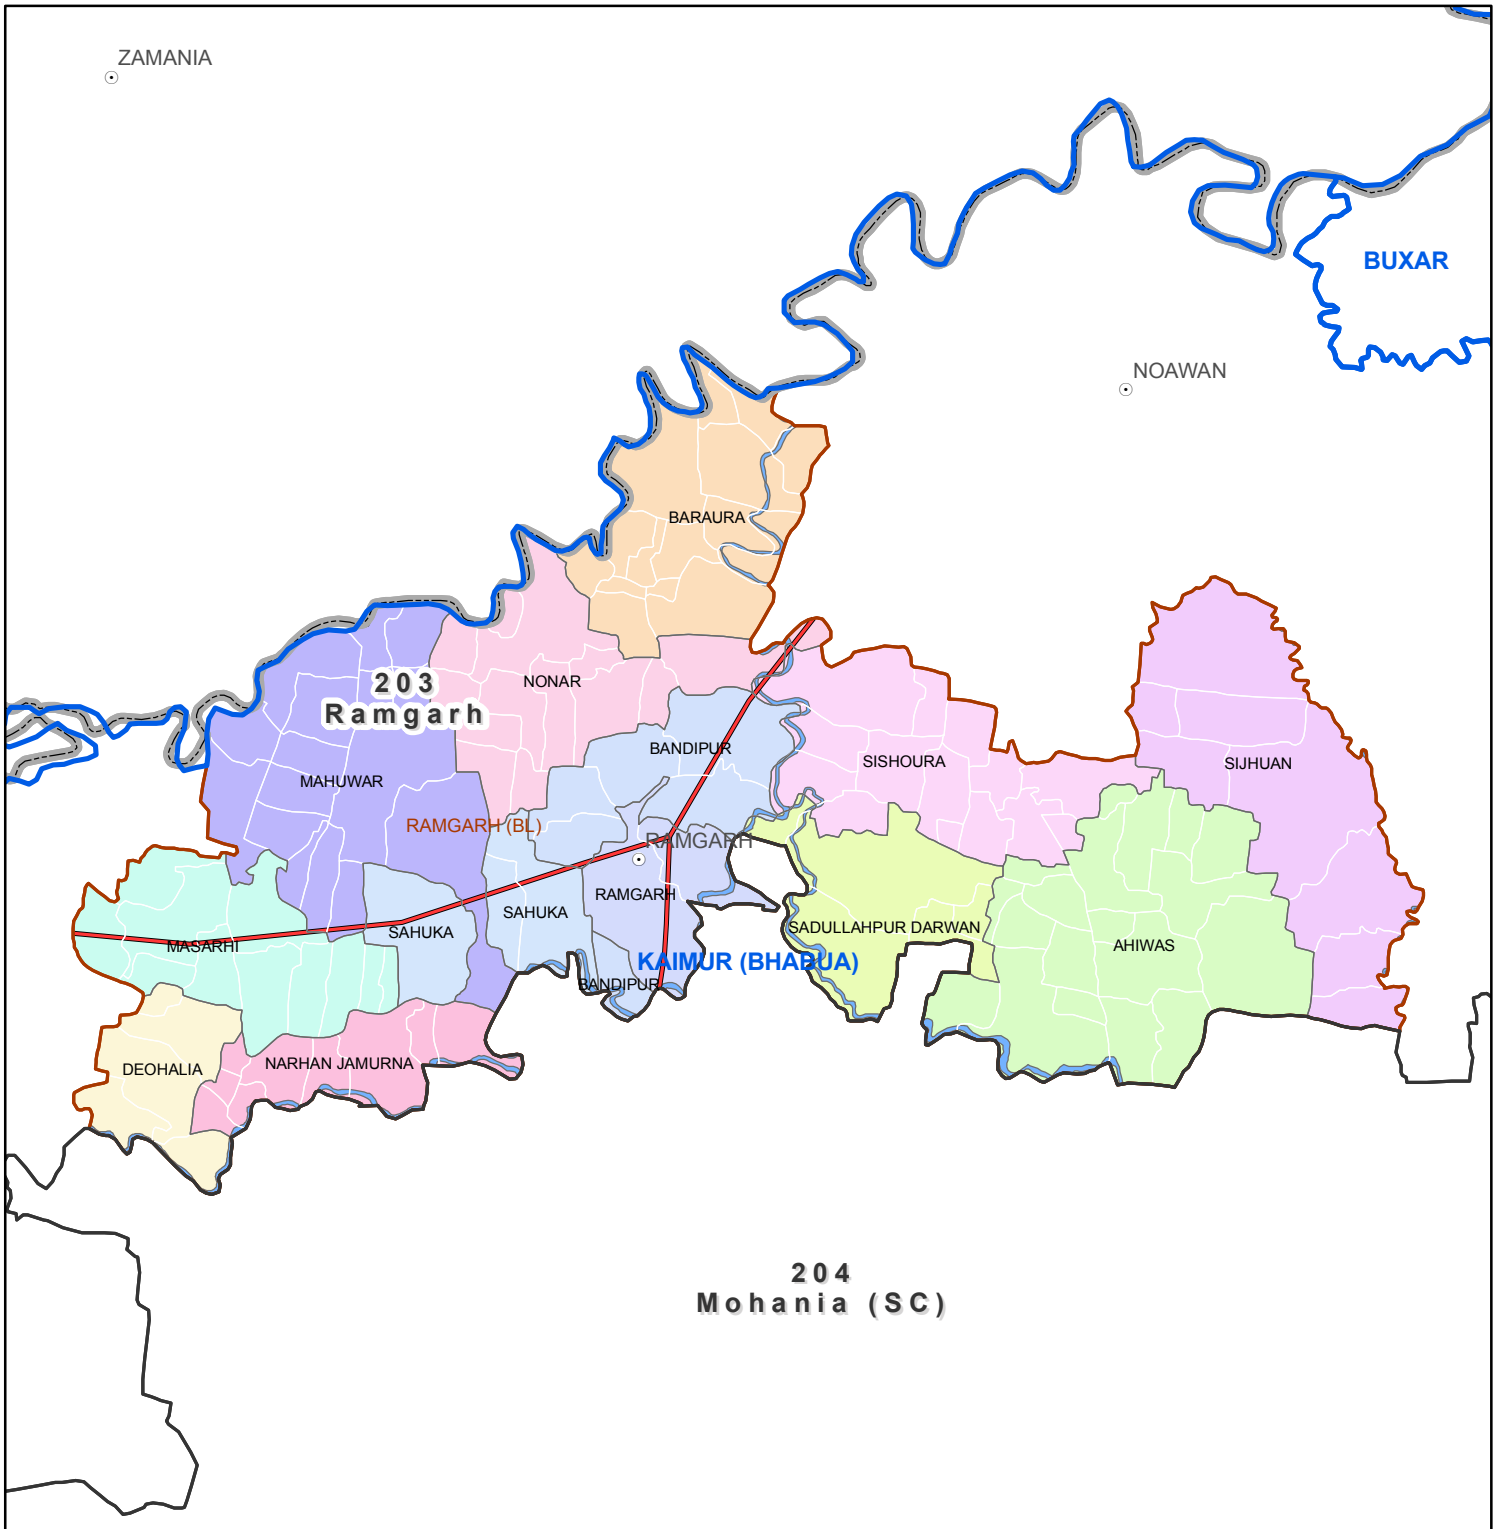

Block map  
 State : BIHAR  
 District : KAIMUR (BHABUA)  
 Block Name : RAMGARH

0 0.5 1 2  
 Kilometers

Map Compiled by NIC

**Legend**

- |                        |                    |                  |
|------------------------|--------------------|------------------|
| District Head Quarters | AC Boundary        | Railway          |
| Sub district hqrs      | Block boundary     | National Highway |
| District Boundary      | Panchayat Boundary | Other road       |
| State Boundary         | Village boundary   | River            |