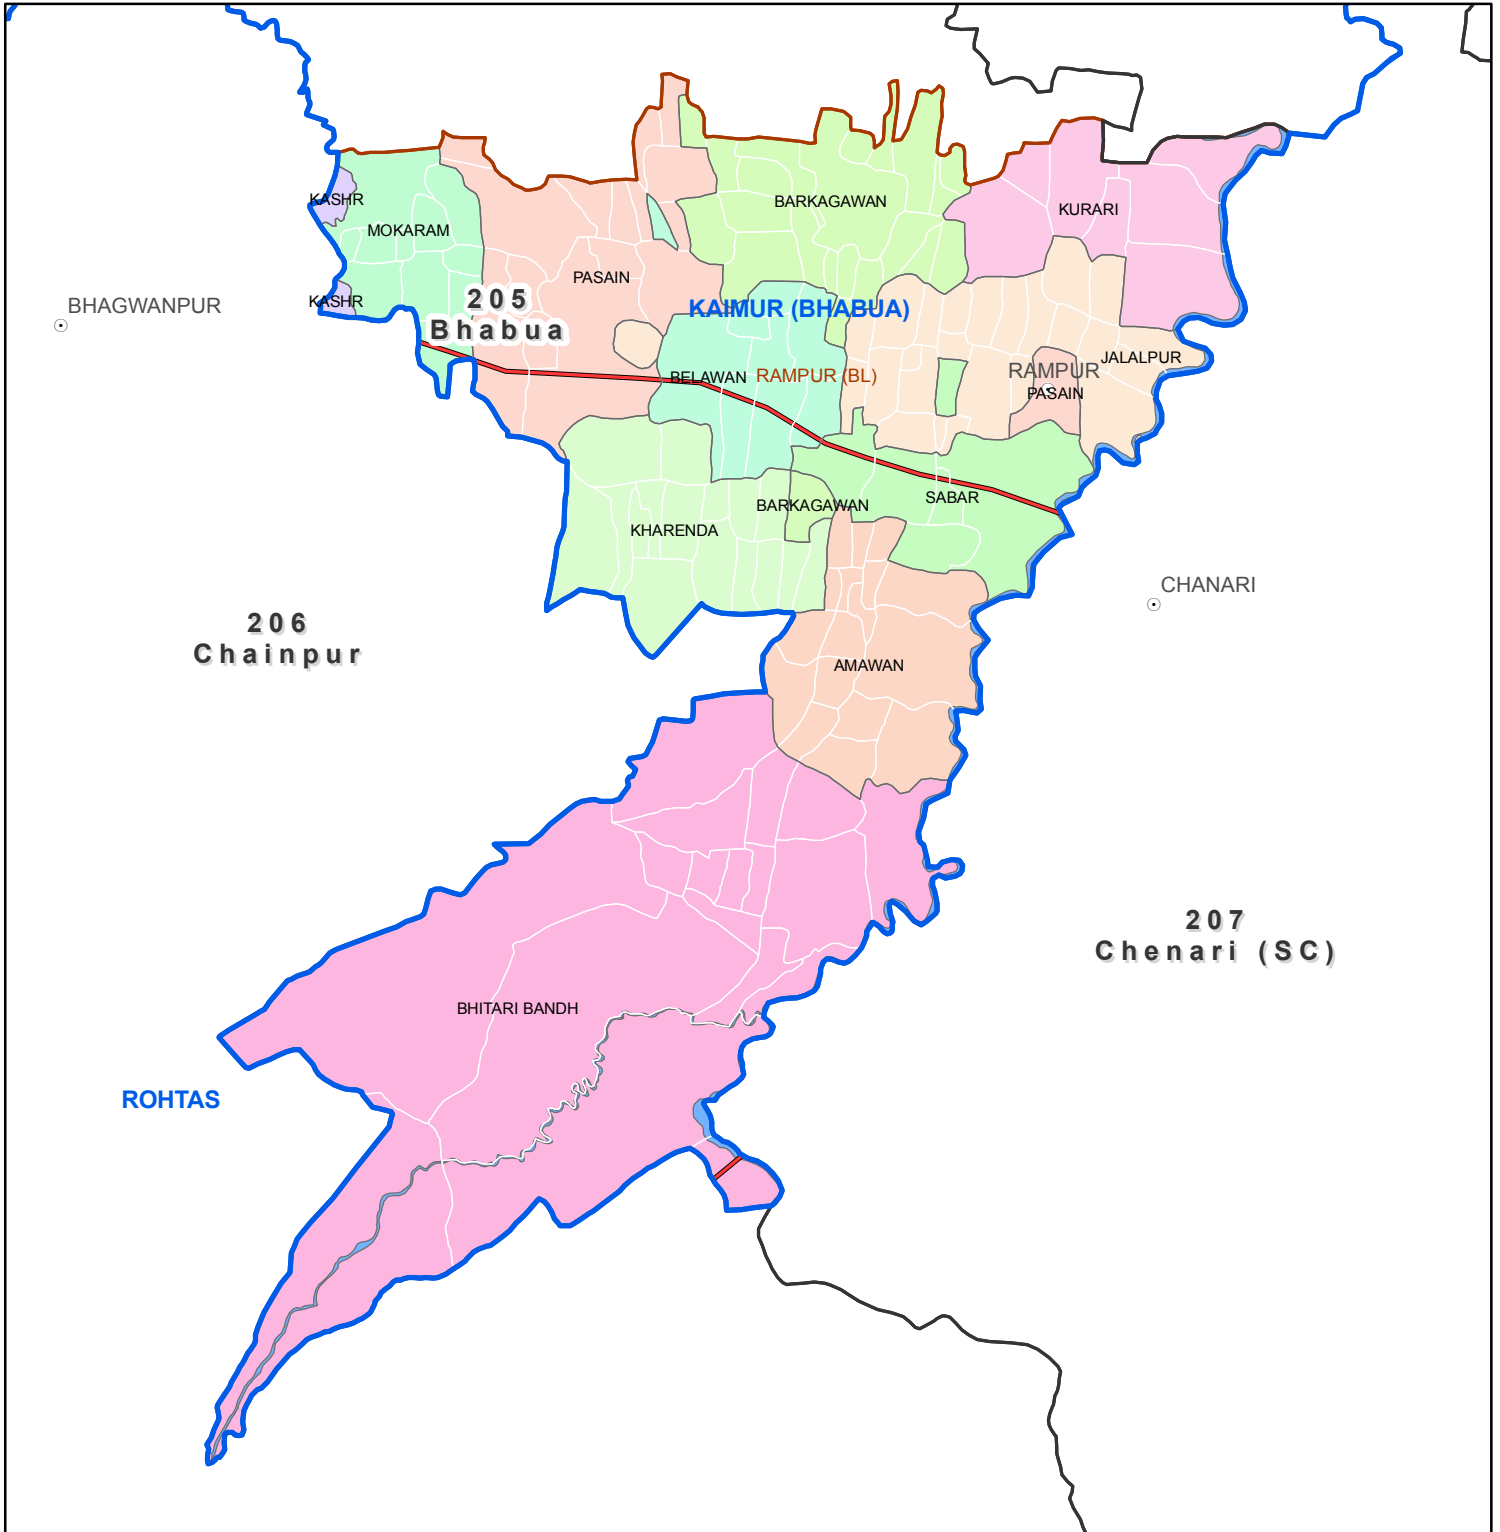

Block map
 State : BIHAR
 District : KAIMUR (BHABUA)
 Block Name : RAMPUR

Map Compiled by NIC

Legend

District Head Quarters	AC Boundary	Railway
Sub district hqrs	Block boundary	National Highway
District Boundary	Panchayat Boundary	Other road
State Boundary	Village boundary	River